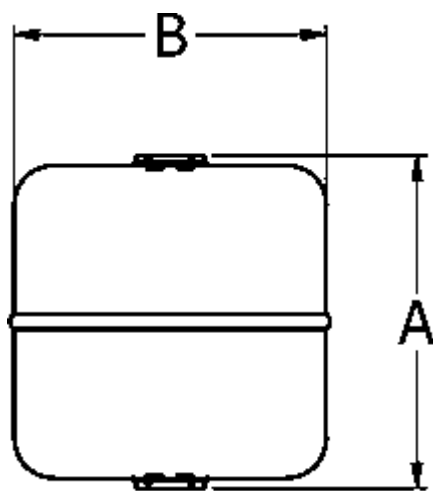

Data Sheet

Article number: 586B941

Description: Compressed air tank B 941, 2,5 liter
Connection 2 x G 1/2"

Measures

= -
= -
= -
= -

A = 170
B = 160
Connection = 2 x G 1/2"
Contents liters = 2.5